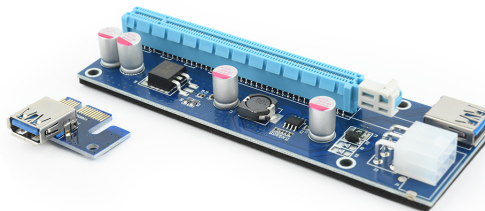

PCI-Express riser add-on card, PCI-ex 6-pin power connector

RC-PCIEX-03

- Allows to use internal PCI-Express addon card outside the PC case
- Provides better cooling if several powerful addon cards are used

Vlastnosti

- PCI-Express riser card: interface extension
- Supports x1 up to x16 PCI-Express addon cards
- High quality capacitors for the stable power supply filtering
- Side clip to fasten other cards

Specifikace

Compatible with x1, x4, x8, x16 PCI-E slot of the motherboard

Dimensions: 124 x 46 x 13 mm

Net weight: 75 g (whole kit)

Packaging

Množství v kartonu, kusy
 Velikost kartonu, CUM
 Váha kartonu, kg
 Individual package size LxWxH:
 Carton size LxWxH:
 Země původu
 Čárkový kód (EAN)
 Customs code

100
 0.08904
 18
 160x145x30 mm
 530x350x480 mm
 CN
 8716309100465
 8522900090

Certifikát

Obsah balení

Riser card
 USB 3.0 cable, 60 cm
 SATA to 6-pin power cable, 18 cm
 PCI-Ex x1 to USB adapter card