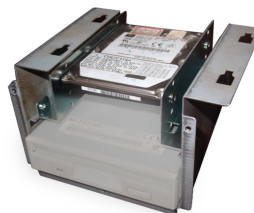

### **Metal mounting frame for 4 pcs x 2.5" SSD to 3.5" bay**

MF-3241

#### **Vlastnosti**

- Allows to mount up to 4 pieces of 2.5" SSD (solid state drive) into a 3.5" internal drive bay
- Strong, durable metal design
- Including all required mounting screws

#### **Specifikace**

Supports any 2.5" HDD, SSD (if 4 pcs together up to 9.5 mm each)

Supports 3.5 inch bay inside a computer for installation

Material: metal, 1 mm

Dimensions: 112 x 35.5 x 16 mm